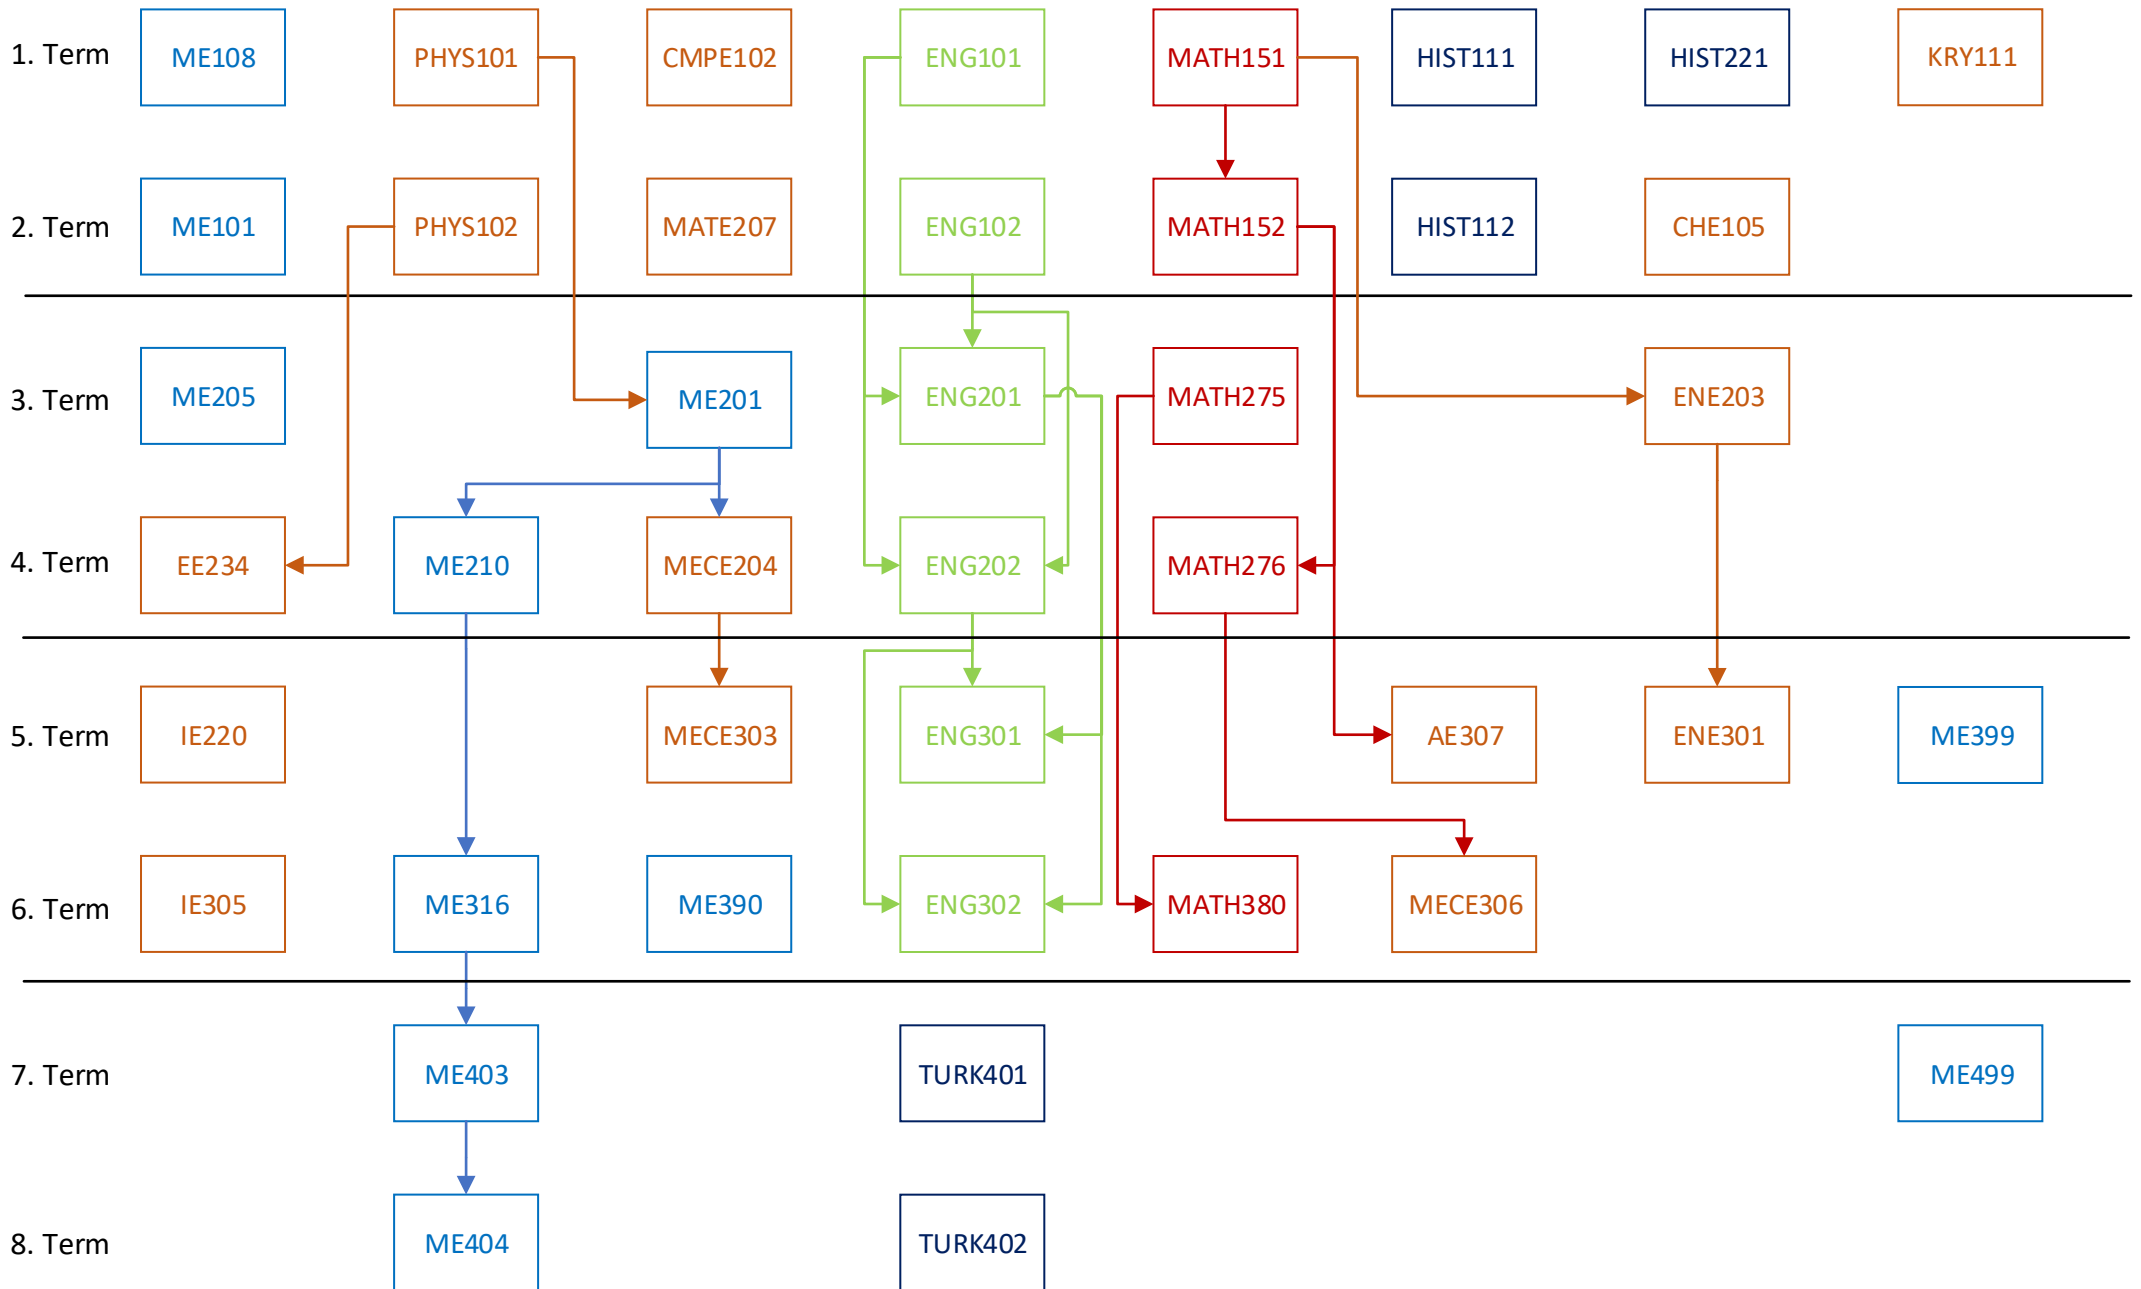

Mechanical Engineering Department Prerequisite Flowchart for Must Courses in Semester Order

Mechanical Engineering Department Prerequisite Flowchart for Different Areas

Mechanical Engineering Department Prerequisite Flowchart for Area Elective Courses