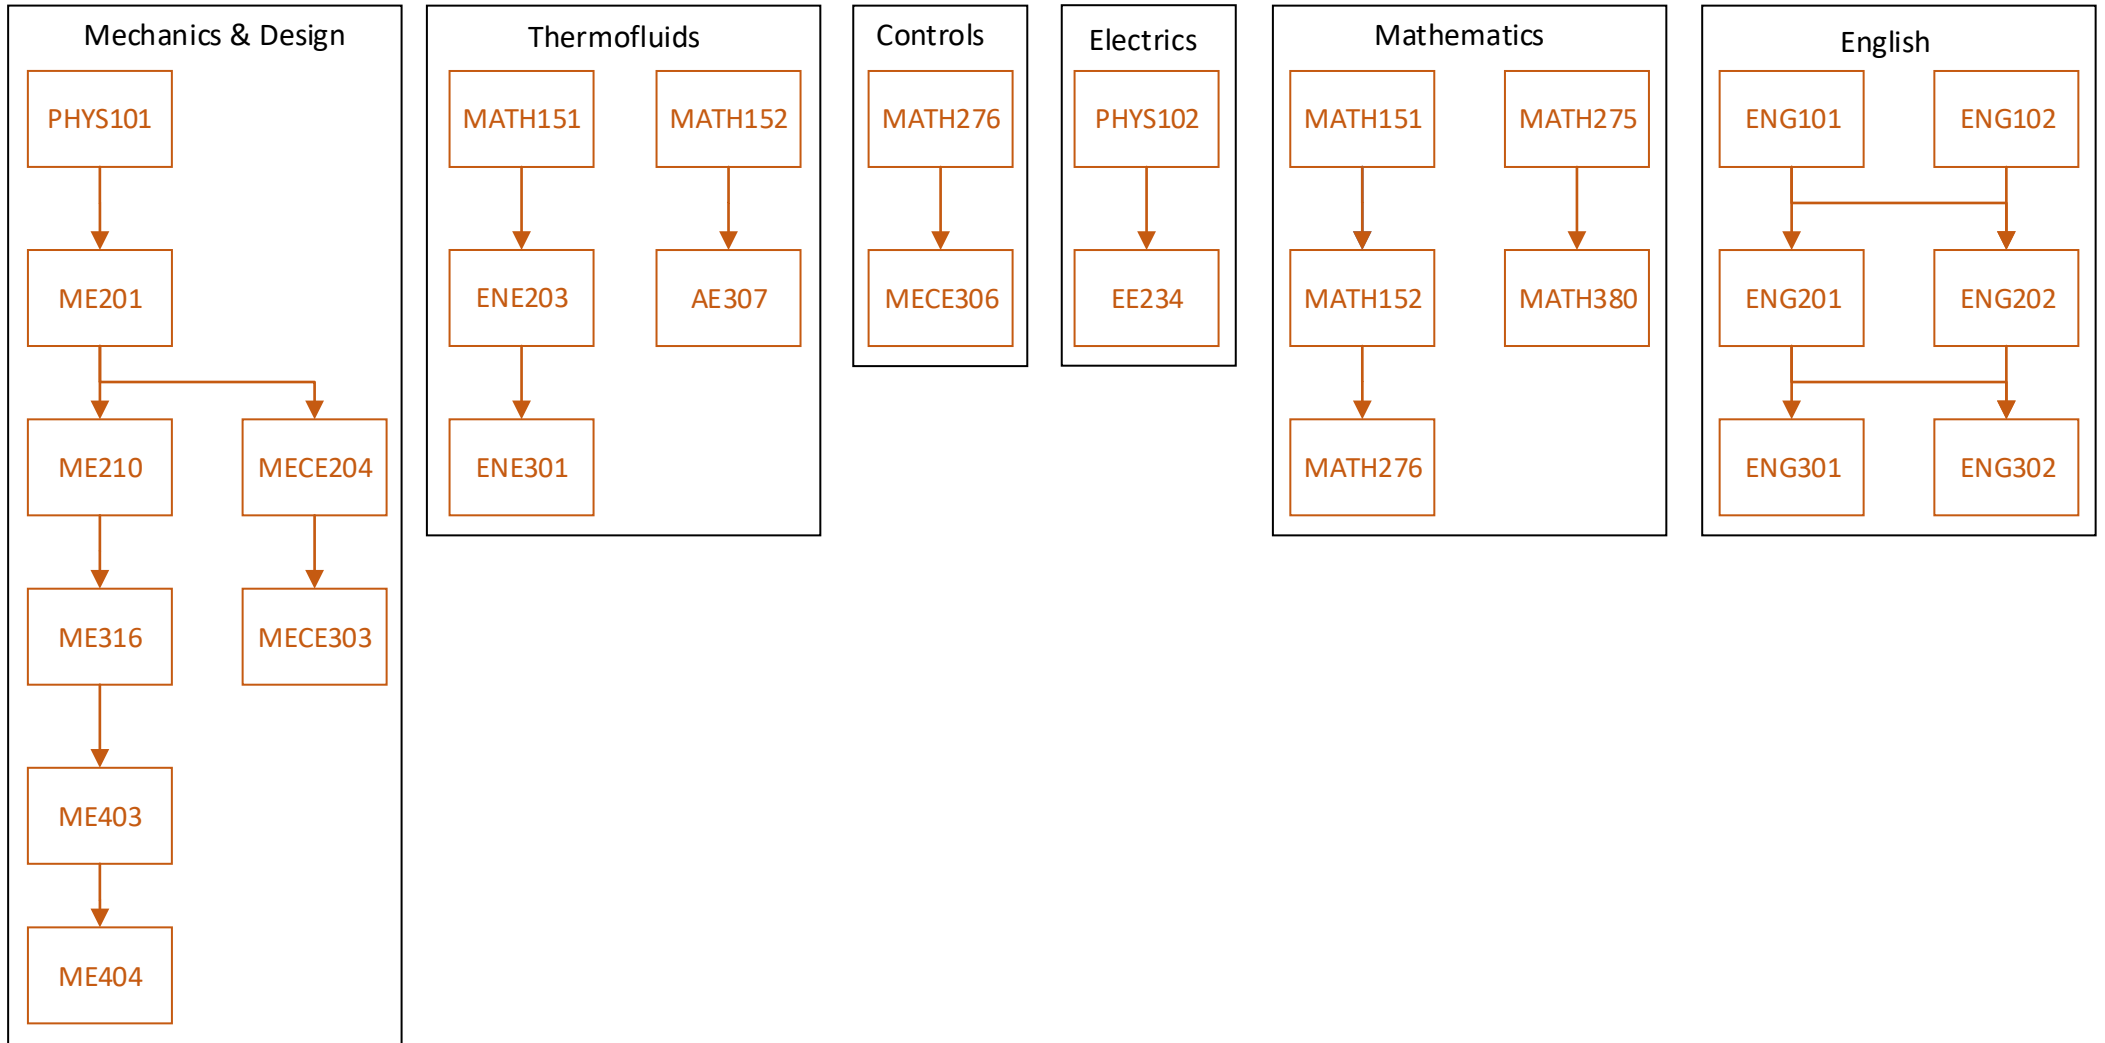

Mechanical Engineering Department Prerequisite Flowchart for Must Courses in Semester Order

Mechanical Engineering Department Prerequisite Flowchart for Different Areas

Mechanical Engineering Department Prerequisite Flowchart for Area Elective Courses